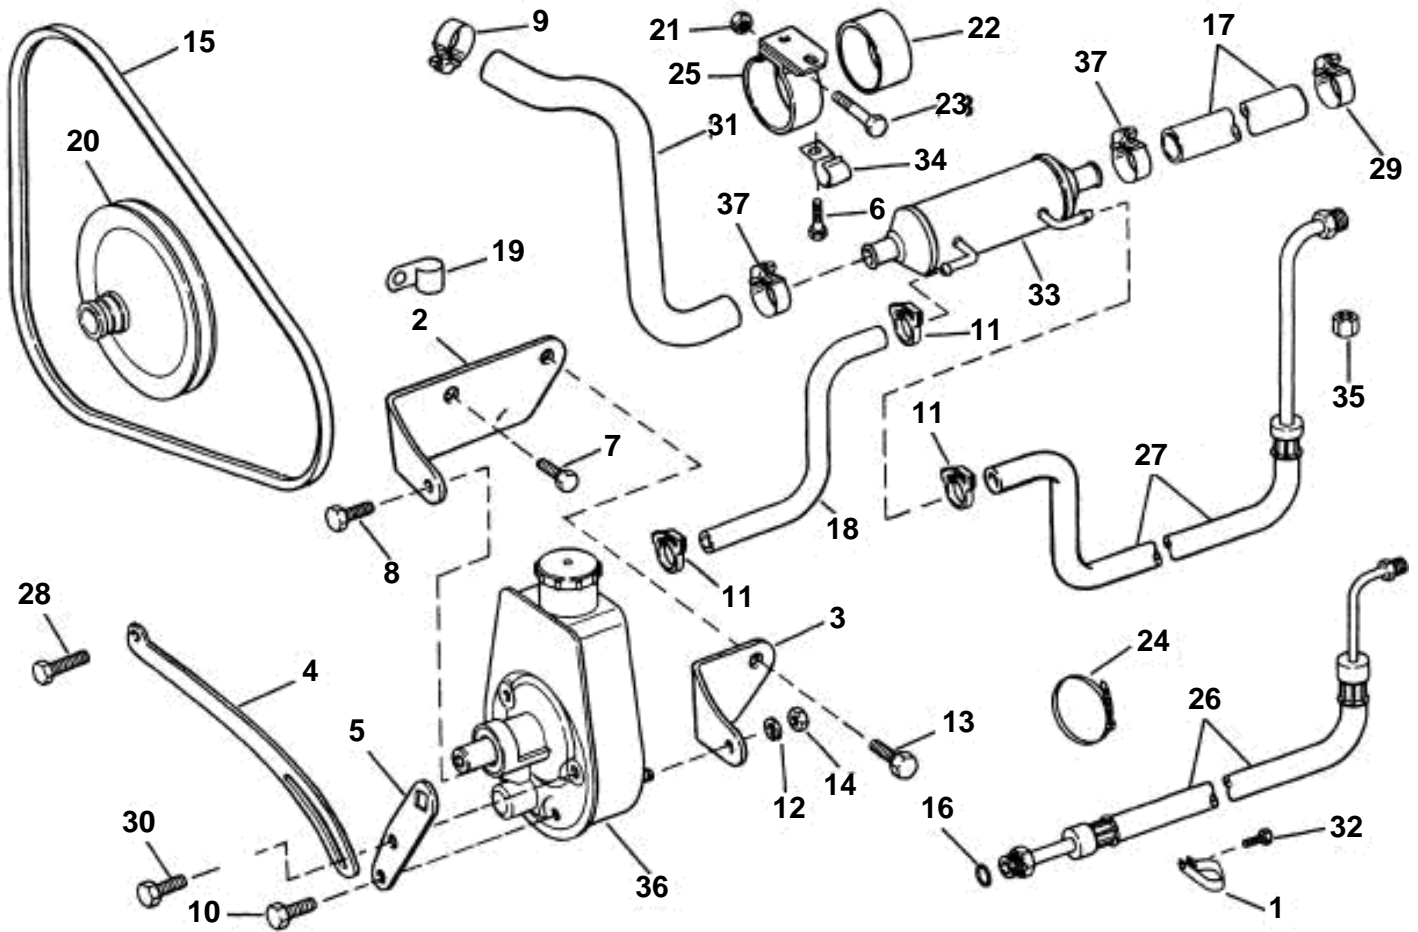

# SX - POWER STEERING PUMP

# SX - POWER STEERING PUMP

REF	PART NO.	QTY	DESCRIPTION	NOTES
1	3852837	1	Clamp, Power steering hoses	
2	3852500	1	Bracket, Steering pump, front	
3	3852501	1	Bracket, Steering pump, rear	
4	3853328	1	Brace, Steering pump	
5	3853327	1	Bracket, Adjustment	
6	3853557	1	Screw, Bracket to manifold	
7	3853557	1	Screw, Bracket to engine, front	
8	3853405	1	Screw, Bracket to pump, front	
9	3850422	1	Clamp, Water pump inlet	
10	3853405	1	Screw, Adjustment bracket	
11	3852196	3	Clamp, Oil hoses	
12	3852496	2	Washer, Bracket to pump	
13	3853266	1	Screw, Bracket to engine, rear	
14	3852498	1	Nut, Pump to bracket, rear	
15	3853331	1	V-belt, Power steering pump	
16	3852497	1	O-ring, Pressure hose	
17	3852305	1	Hose, Gimbal to oil cooler	
18	3852574	1	Hose, Cooler to pump, return	
19	3852457	1	Clamp, Hose to exhaust manifold	
20	3853804	1	Pulley, Steering pump	
21	3852079	1	Nut, Clamp	
22	3853236	1	Spacer, Oil cooler	
23	3852126	1	Screw, Clamp	
24	3852423	1	Cable clamp, Steering hoses	
25	3852218	1	Clamp, Oil cooler	
26	3853809	1	Hose, Pump to valve, pressure	
27	3853810	1	Hose, Valve to oil cooler, return	
28	3853399	1	Screw, Brace to bracket	
29	3853786	1	Clamp, Water hose to gimbal	
30	3853406	1	Screw, Brace to pump	
31	3852306	1	Hose, Cooler to water pump	
32	3853557	1	Screw, Clamp to flywheel hsg	
33	3852840	1	Oil cooler	
34	3852092	1	Clamp, Engine cable	
35	3853315	1	Fitting, Steering hose plug	Dual Installation Without Power Steering
36	3850492	1	Power steering pump	
37	3853786	2	Clamp, Oil cooler	